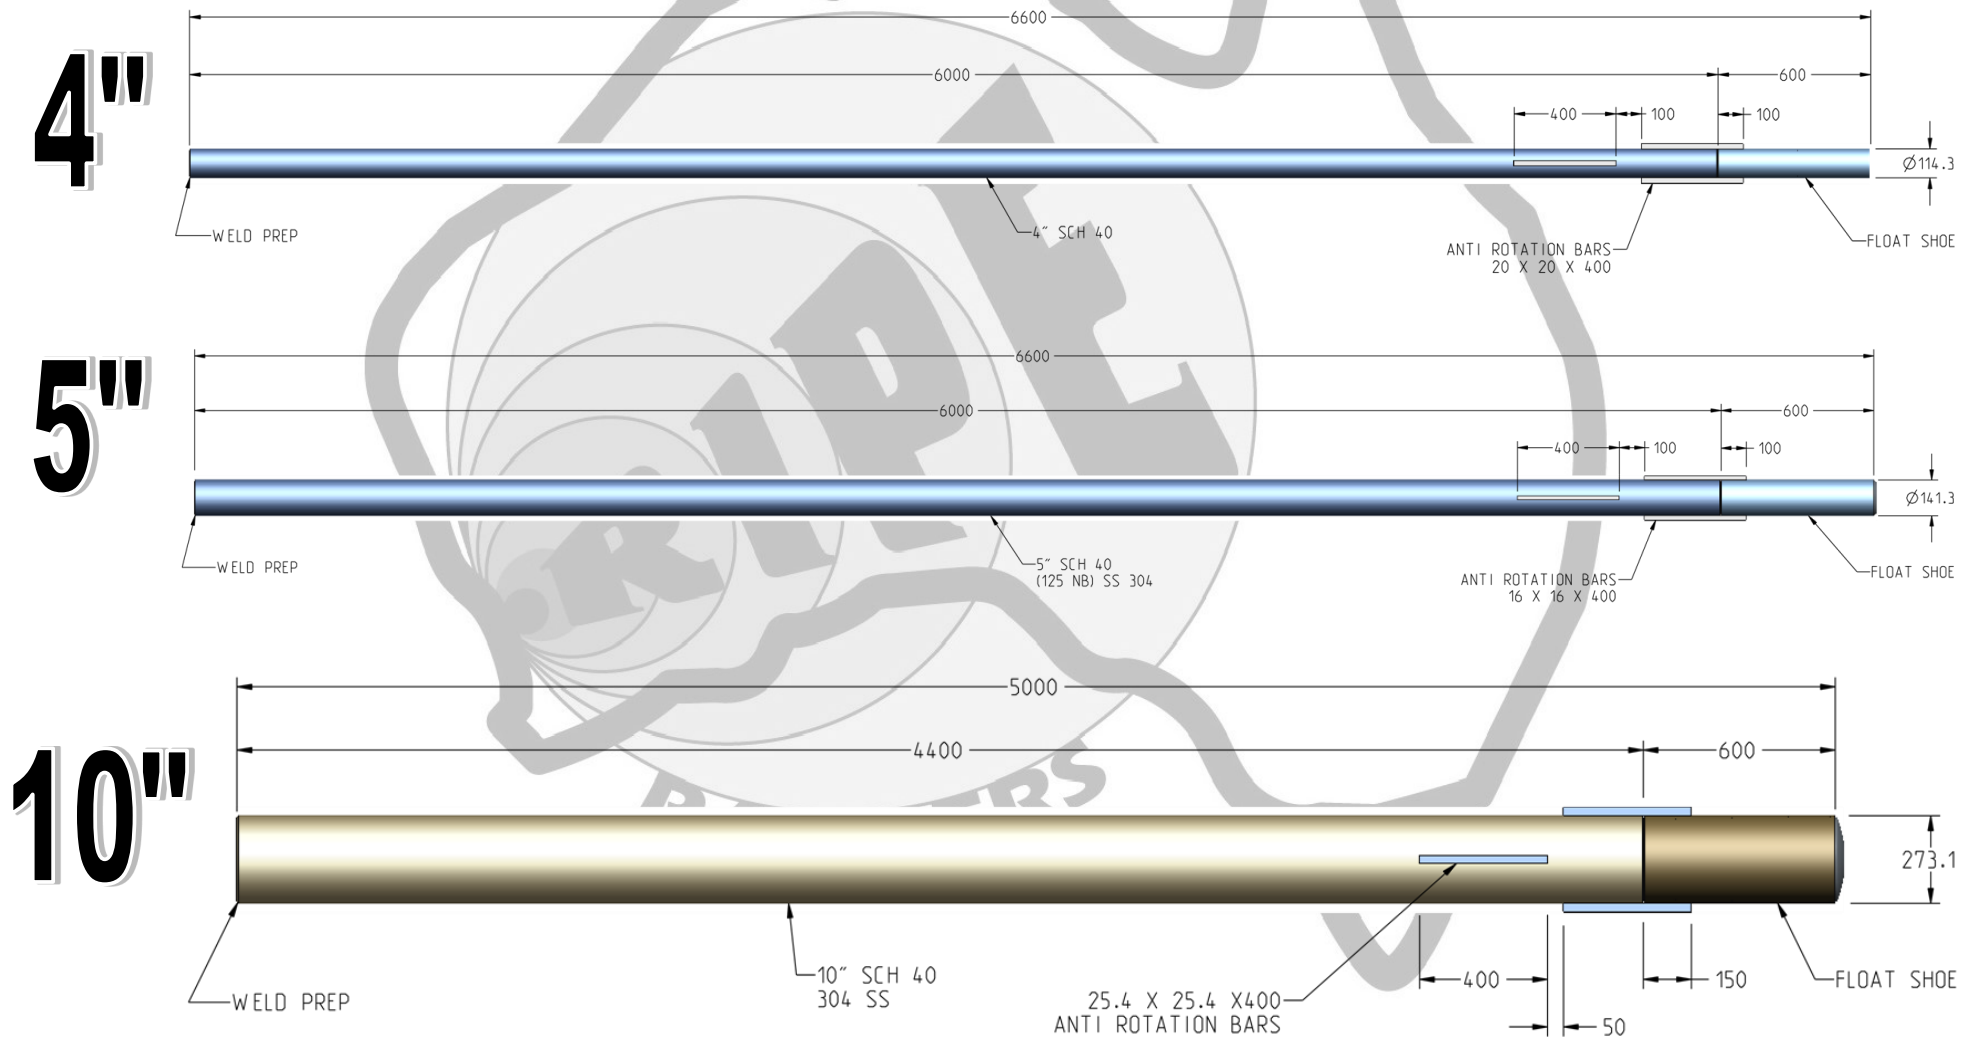

WATER BORE INSTALLATION EQUIPMENT

Float Shoe Casing Assembly

REPLACEMENT INFLATABLE PACKERS AND ELEMENTS PTY LTD

29 WHEELER STREET, BELMONT, PERTH, WESTERN AUSTRALIA 6104

CONTACT PHONE: (08) 9475 0700

EMAIL: packers@ripepackers.com